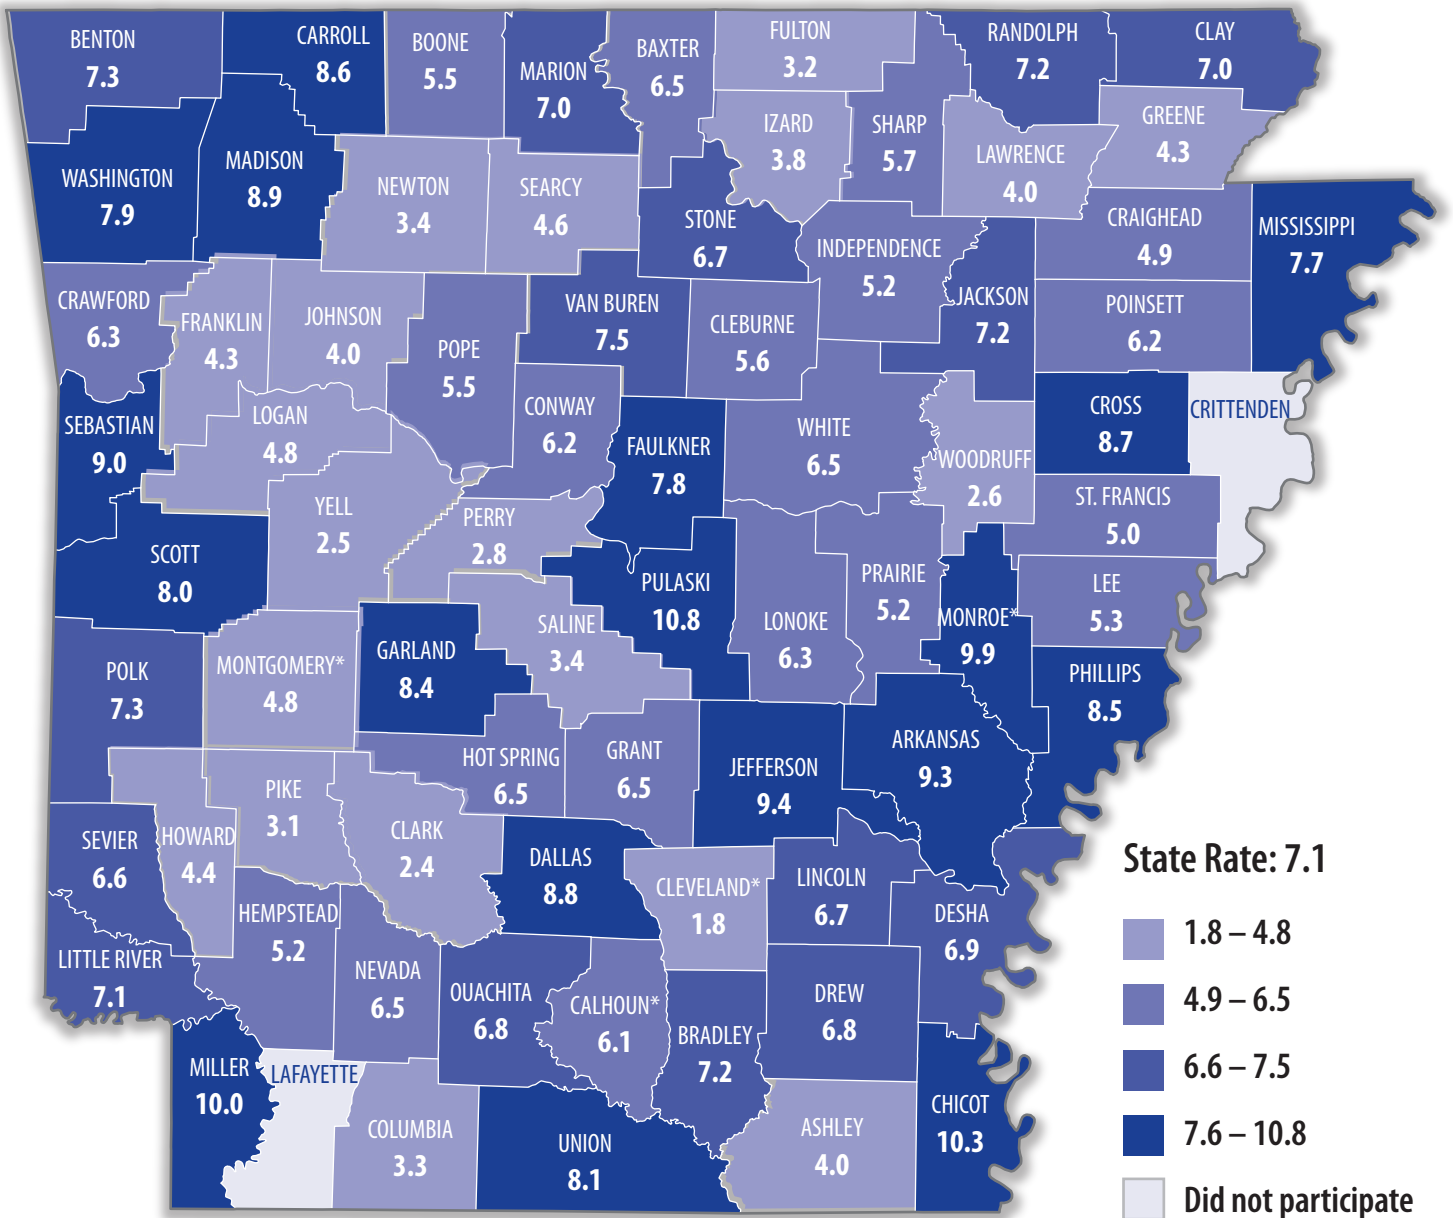

Marijuana – 30-day Use

Percentage of students indicating they had used marijuana in the last 30 days (APNA, 2013) as reported by Pride Surveys

*Some grades may be under-represented