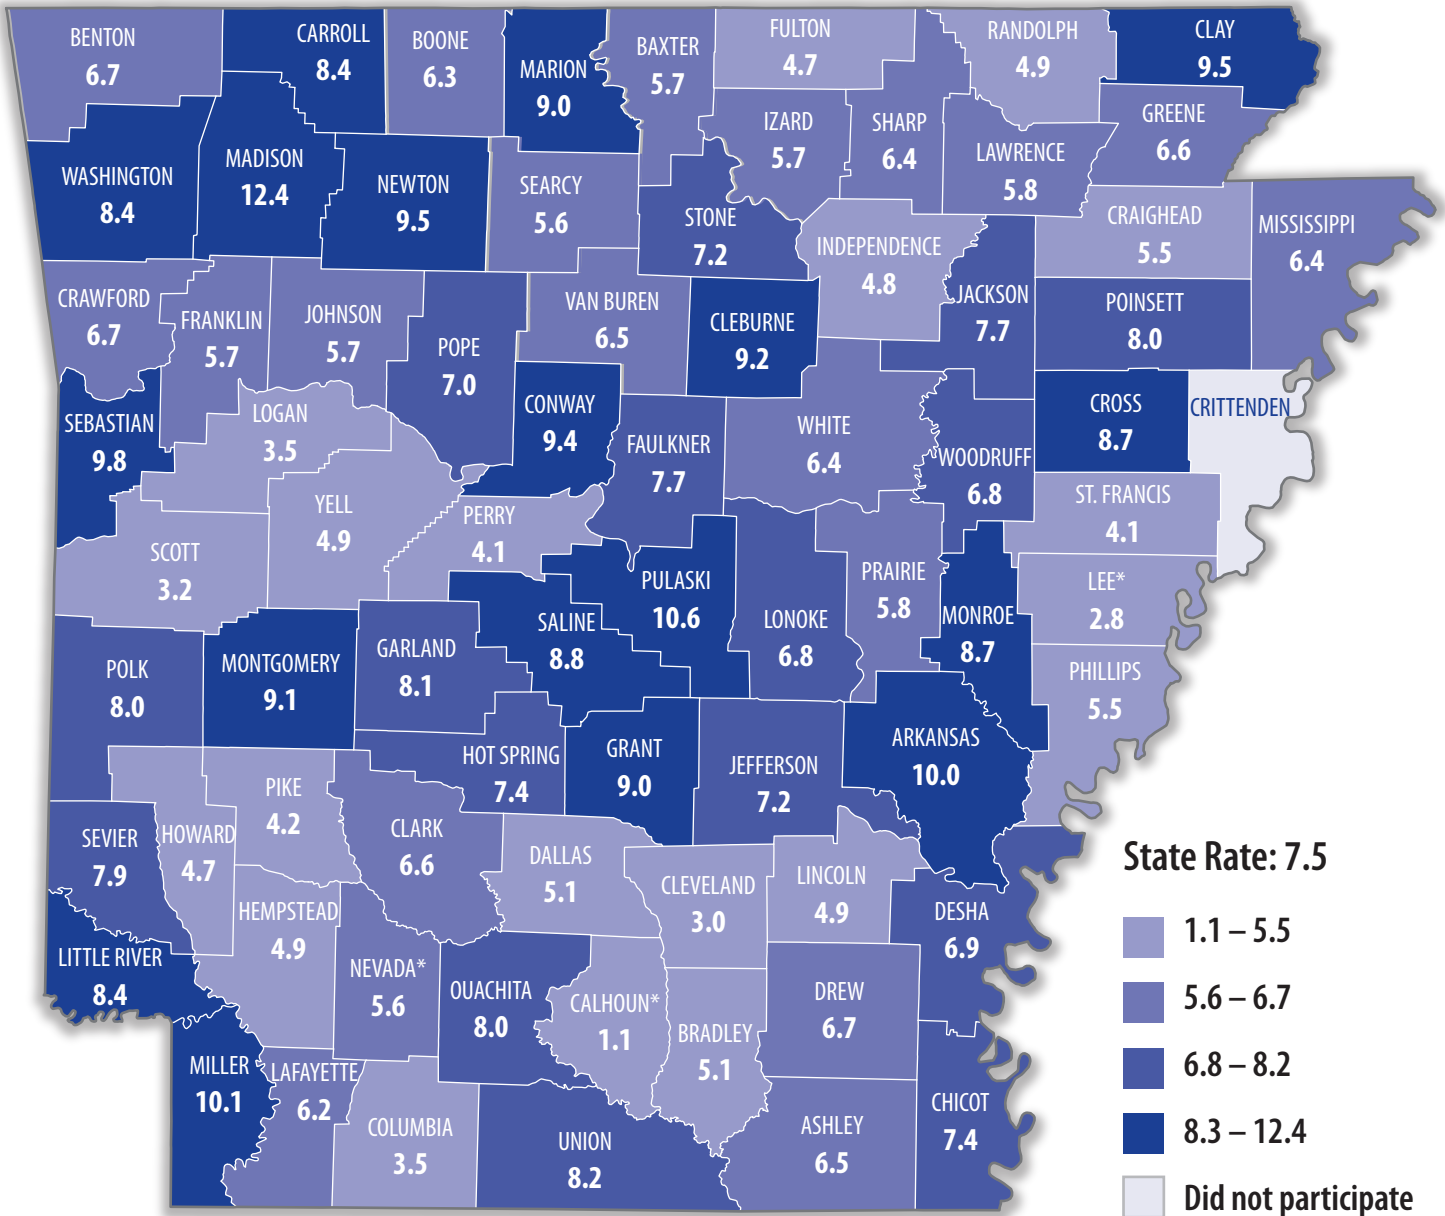

Marijuana – 30-Day Use

Percentage of students indicating they had used marijuana in the last 30 days (APNA, 2012) as reported by Pride Surveys

*All grades are not reported